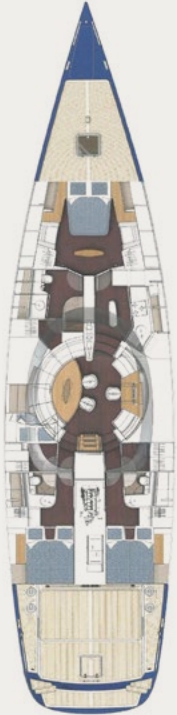

SAILING  
YACHT  
**MELITI**

GARCIA **86**

S/Y **MELITI**

AFT DECK & BOW SUNDECK

SALOON & DINING AREA

CABINS

LIFESTYLE

S/Y MELITI

## SPECIFICATIONS

Builder/Type: **Garcia 86**  
Built/Refit: **2004 / 2021**  
L.O.A: **26,32m 86,32ft**  
Beam: **6,25m 20,50ft**  
Draft: **3,30m 10,80ft**  
Main Engines: **280hp**  
Generator: **22,5Kw Onan**  
Cruising speed: **9knots**  
Fuel Consumption: **18lt/hr**

**Accommodation:** 6 guests in 1 Master and 2 Double cabins ,all with ensuite facilities.

**Crew consisting of 4:** Captain, Chef, Deckhand & Stewardess in separate compartments.

**General Amenities:** TV/DVD with Bluetooth WiFi & USB connection, Luxury outdoor dining area with sunshade cover, Outdoor Speakers with WiFi connection, Swimming Platform & ladder, Hydraulic gangway, Independent Radio system at all cabins, Master Cabin with TV/DVD, Icemaker, Desalinator 220ltr/hr, Books & board games.