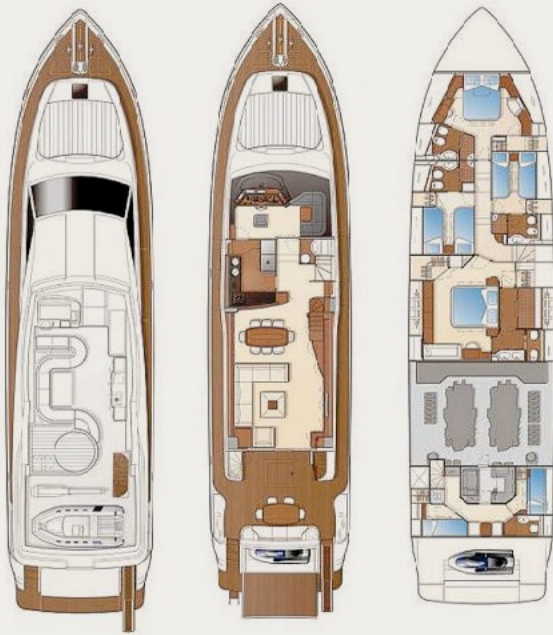

MOTOR YACHT  
**LADY NATASA**

FERRETTI **830**

## THE YACHT

Experience unparalleled luxury and relaxation onboard Lady Natasa (Natassa). Equipped with zero-speed stabilizers, she ensures a smooth and serene stay at anchor, providing exceptional comfort that allows you to relax. Guests can unwind in the elevated Jacuzzi, offering panoramic views that create a truly serene atmosphere, as well as her plenty al fresco dining spaces that can be sheltered by a soft shade. Her four beautifully appointed staterooms can accommodate up to 8 guests as they are purposefully laid out with vision for maximum comfort & privacy. Embark on a journey and elevate your yachting experience, overseen by a dedicated and professional crew of 4.

CABINS

M/Y **LADY NATASA**

## SPECIFICATIONS

Builder/Type: **FERRETTI 830**  
Built/Refit: **2007 / 2021**  
L.O.A: **23,97m / 83ft**  
Beam: **6,26m / 20,54ft**  
Draft: **2,52m / 8,27ft**  
Main Engines: **2x 1.830 Caterpillar**  
Generators: **2x Kohler**  
Cruising speed: **24knots**  
Maximum speed: **30knots**  
Fuel Consumption: **500lt/hr**